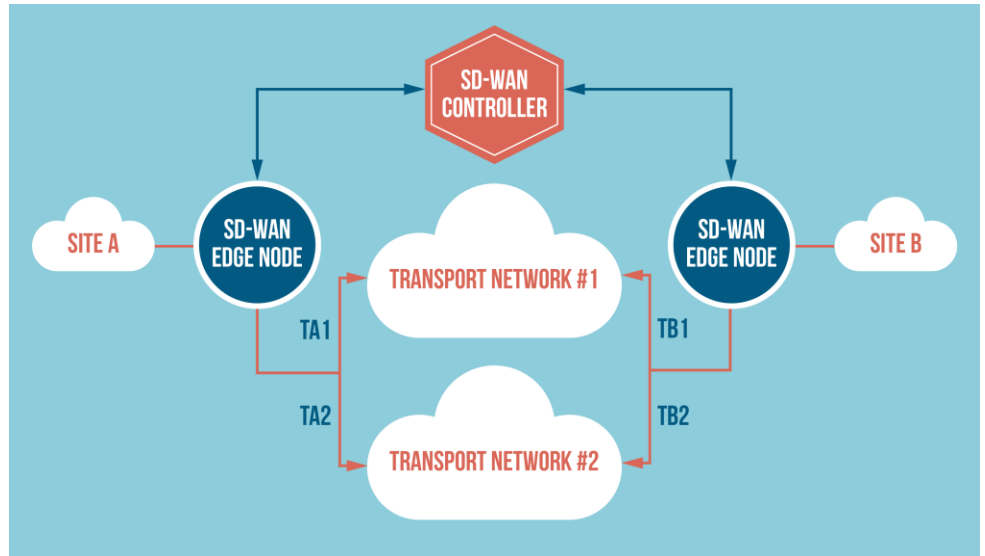

SD-WAN solutions can provide prioritization to the mission critical applications your business demands. Typically, providers choose the best circuit based on real-time statistics giving priority to video, voice, and other business applications. SD-WAN solutions optimize the traffic, reducing overall latency, jitter and response times, and accelerate the applications themselves.

DYNAMIC BANDWIDTH

Do you utilize or plan to utilize other cloud services, such as AWS, Azure or Google? Many SD-WAN providers connect directly to many of these cloud providers. Also, there are options that allow bandwidth to grow dynamically as your cloud needs change.

NETWORK FUNCTION VIRTUALIZATION (NFV)

We can also provide partnerships with companies that can virtualize out many network functions, such as firewalls, VPNs, load balancing, application acceleration, etc.

REDUNDANCY

SD-WAN solutions can combine your MPLS and Internet connections, so they don't sit idle.

ABOUT US

ComAudit Services, Inc. designs and delivers IT & communications solutions and services that help organizations execute on their strategic goals.

Our focus? Every business is unique, so we start with listening to the needs of our clients, and then exceed those needs in every way.

Call us today to learn more on what SD-WAN services are right for your business.

Call: 800.400.8606
info@comaudit.com
www.comaudit.com

COMAUDIT
SERVICES

5180 Grove Street, Rocklin, CA 95677
www.comaudit.com
800.400.8606